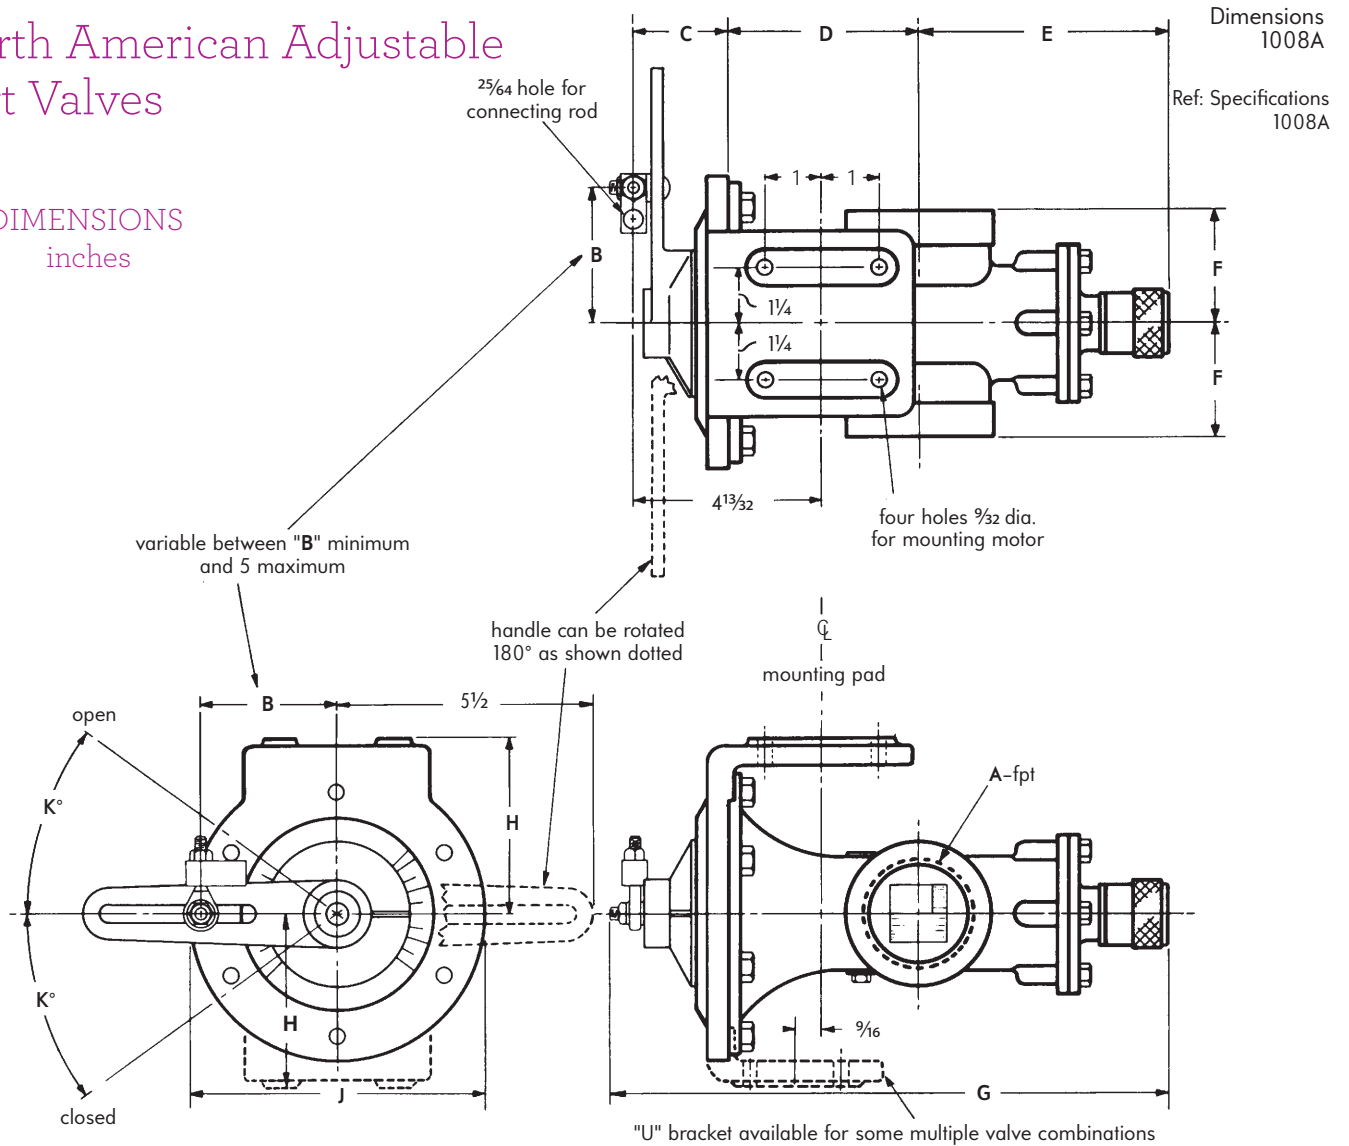

North American Adjustable Port Valves

DIMENSIONS
inches

1008A	A	B	C	D	E	F	G	H	J	K	Wt, lb
-02 (3/8")	3/8	1 1/4	1 21/32	1 7/8	4 17/32	1 3/4	8 9/16	2 1/2	3 5/8	33°-30'	8 1/2
-01 (1/2")	1/2	1 1/4	1 21/32	1 7/8	4 17/32	1 3/4	8 9/16	2 1/2	3 5/8	33°-30'	8 1/4
-0 (3/4")	3/4	1 1/4	1 21/32	1 7/8	4 9/32	1 5/8	8 5/16	2 1/2	3 5/8	36°-52'	7
-1 (1")	1	1 1/4	1 21/32	1 7/8	4 1/2	1 3/4	8 17/32	2 1/2	3 5/8	36°-39'	9
-2 (1 1/4")	1 1/4	2	1 15/16	2 5/8	4 25/32	2	9 27/32	3	4 5/8	36°-14'	9 1/4
-3 (1 1/2")	1 1/2	2	2 1/16	4 1/16	5 1/32	2 1/8	11 21/32	3 7/8	6 3/8	37°-40'	17 1/2
-4 (2")	2	2	2 1/16	4 1/16	5 17/32	2 7/16	12 5/32	3 7/8	6 3/8	37°-14'	20 1/2
-5 (2 1/2")	2 1/2	2	2 1/26	5 1/8	6 5/32	2 13/16	13 27/32	4 13/16	8 1/4	38°-1'	34
-6 (3")	3	2	2 1/16	5 1/8	7 5/32	3 5/16	14 27/32	4 13/16	8 1/4	38°-41'	37

DIMENSIONS SHOWN ARE SUBJECT TO CHANGE. PLEASE OBTAIN CERTIFIED PRINTS FROM FIVES NORTH AMERICAN COMBUSTION, INC. IF SPACE LIMITATIONS OR OTHER CONSIDERATIONS MAKE EXACT DIMENSION(S) CRITICAL.

1008A	dimensions in inches											Wt, lb
	A	B	C	D	E	F	G	H	J	K	L	
-7 (4")	4	2	2 1/16	5 1/8	8 1/4	3 3/4	15 15/16	4 13/16	8 1/4	37°-43'	5 5/16	72
-8 (6")	6	2	2 1/16	5 7/8	10 13/16	4 7/8	19 1/4	4 13/16	8 1/4	39°-56'	6 11/16	140