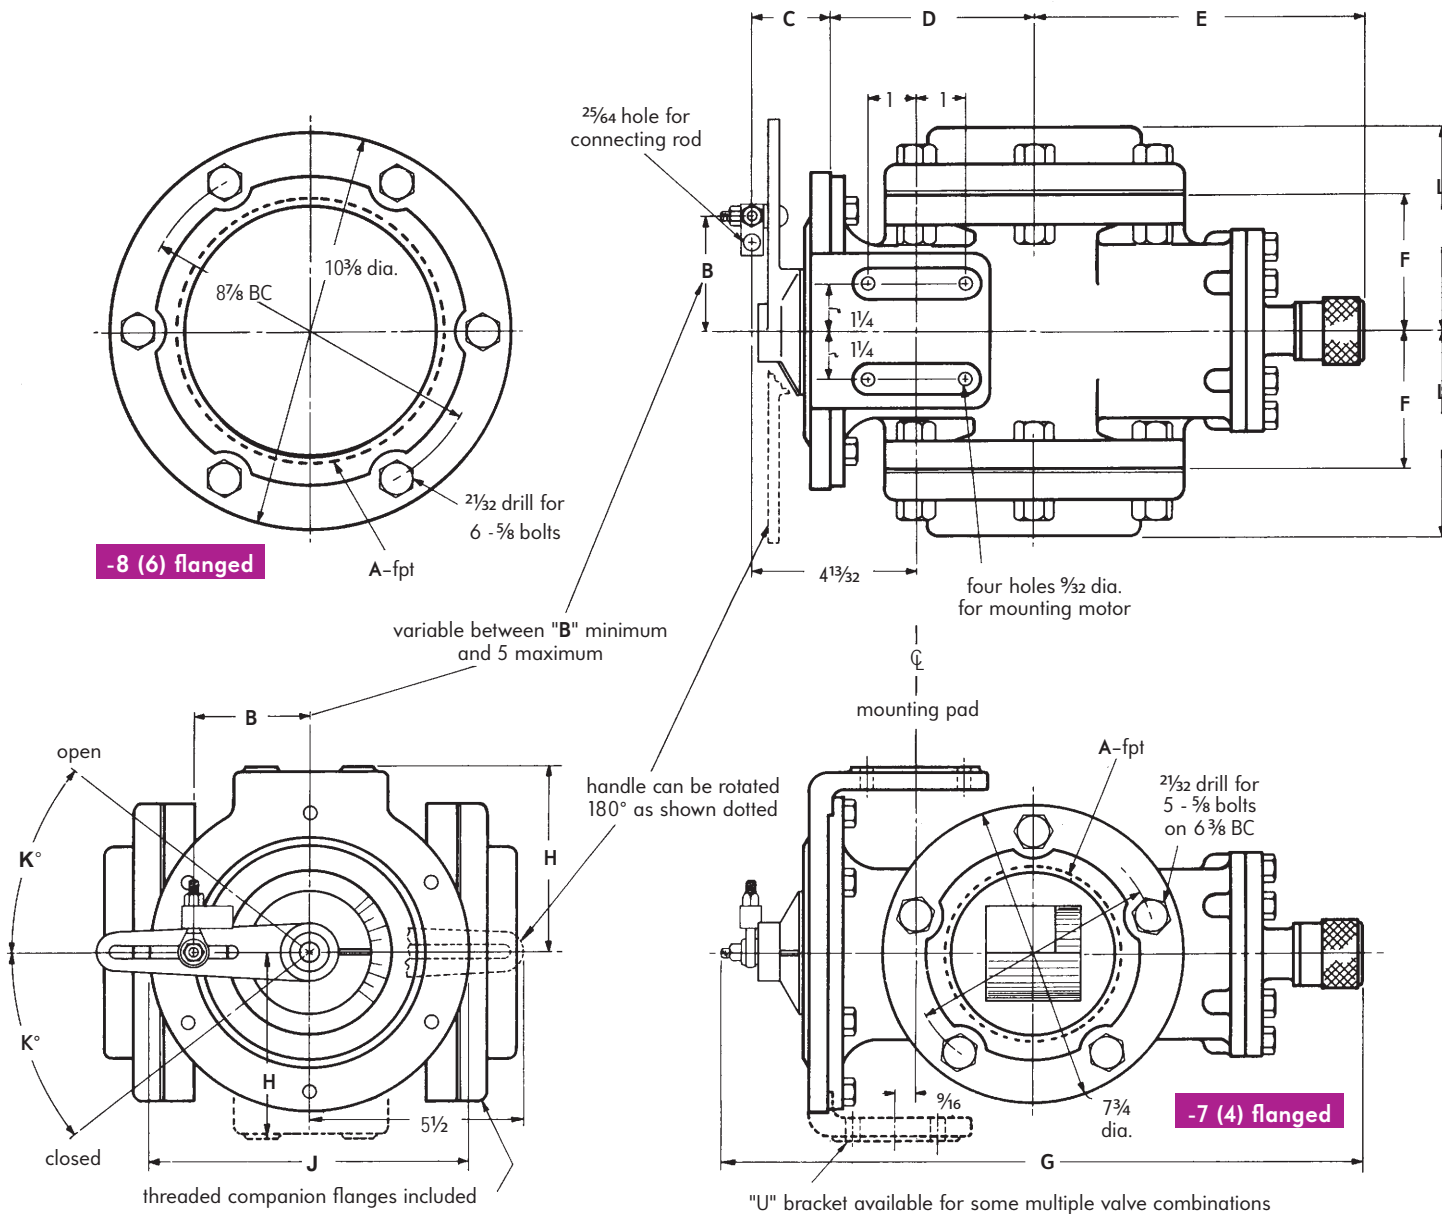

North American Adjustable Port Valves

DIMENSIONS
inches

1008A	A	B	C	D	E	F	G	H	J	K	Wt, lb
-02 (3/8")	3/8	1 1/4	1 21/32	1 7/8	4 17/32	1 3/4	8 9/16	2 1/2	3 5/8	33°-30'	8 1/2
-01 (1/2")	1/2	1 1/4	1 21/32	1 7/8	4 17/32	1 3/4	8 9/16	2 1/2	3 5/8	33°-30'	8 1/4
-0 (3/4")	3/4	1 1/4	1 21/32	1 7/8	4 9/32	1 5/8	8 5/16	2 1/2	3 5/8	36°-52'	7
-1 (1")	1	1 1/4	1 21/32	1 7/8	4 1/2	1 3/4	8 17/32	2 1/2	3 5/8	36°-39'	9
-2 (1 1/4")	1 1/4	2	1 15/16	2 5/8	4 25/32	2	9 27/32	3	4 5/8	36°-14'	9 1/4
-3 (1 1/2")	1 1/2	2	2 1/16	4 1/16	5 1/32	2 1/8	11 21/32	3 7/8	6 3/8	37°-40'	17 1/2
-4 (2")	2	2	2 1/16	4 1/16	5 17/32	2 7/16	12 5/32	3 7/8	6 3/8	37°-14'	20 1/2
-5 (2 1/2")	2 1/2	2	2 1/26	5 1/8	6 5/32	2 13/16	13 27/32	4 13/16	8 1/4	38°-1'	34
-6 (3")	3	2	2 1/16	5 1/8	7 5/32	3 5/16	14 27/32	4 13/16	8 1/4	38°-41'	37

DIMENSIONS SHOWN ARE SUBJECT TO CHANGE. PLEASE OBTAIN CERTIFIED PRINTS FROM FIVES NORTH AMERICAN COMBUSTION, INC. IF SPACE LIMITATIONS OR OTHER CONSIDERATIONS MAKE EXACT DIMENSION(S) CRITICAL.

1008A	dimensions in inches											Wt, lb
	A	B	C	D	E	F	G	H	J	K	L	
-7 (4")	4	2	2 1/16	5 1/8	8 1/4	3 3/4	15 15/16	4 13/16	8 1/4	37°-43'	5 5/16	72
-8 (6")	6	2	2 1/16	5 7/8	10 13/16	4 7/8	19 1/4	4 13/16	8 1/4	39°-56'	6 11/16	140