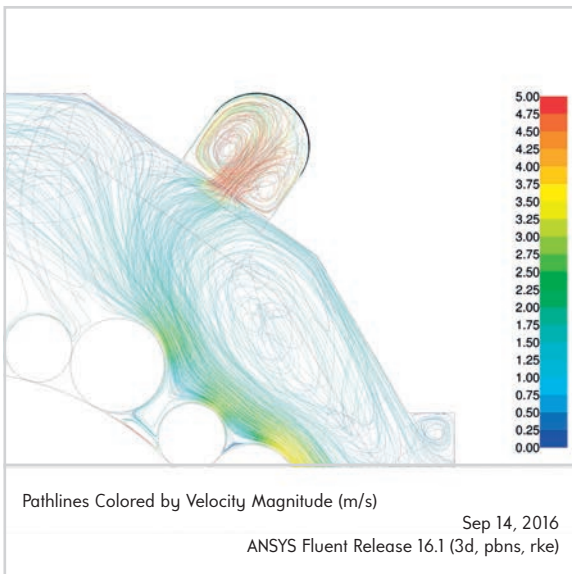

Fives implements its technical expertise in a new process

Over the last two years, Fives and its partner, a major textile equipment leader, installed more than 15 machines in the textile sector. Fives has designed DMS Elowave® Nonwoven Carding Machine and intends to further develop the technology for nonwoven processing lines. DMS Elowave® Nonwoven Carding Machine is a breakthrough in technology in the woven and nonwoven markets.

DMS ELOWAVE® NONWOVEN CARDING MACHINE, A FIVES' INNOVATION

+20% Kg/h/m

100%