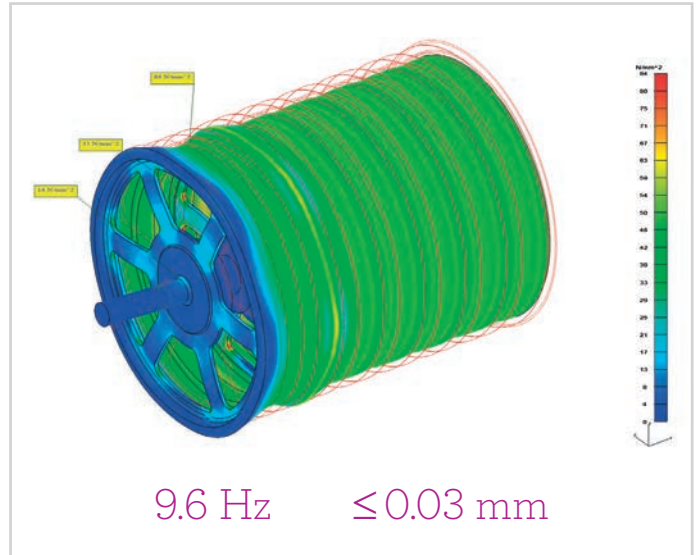

Fives implements its technical expertise in a new process

Over the last two years, Fives and its partner, a major textile equipment leader, installed more than 15 machines in the textile sector. Fives has designed DMS Elowave® Nonwoven Carding Machine and intends to further develop the technology for nonwoven processing lines. DMS Elowave® Nonwoven Carding Machine is a breakthrough in technology in the woven and nonwoven markets.

DMS ELOWAVE® NONWOVEN CARDING MACHINE, A FIVES' INNOVATION

+20% Kg/h/m

100%